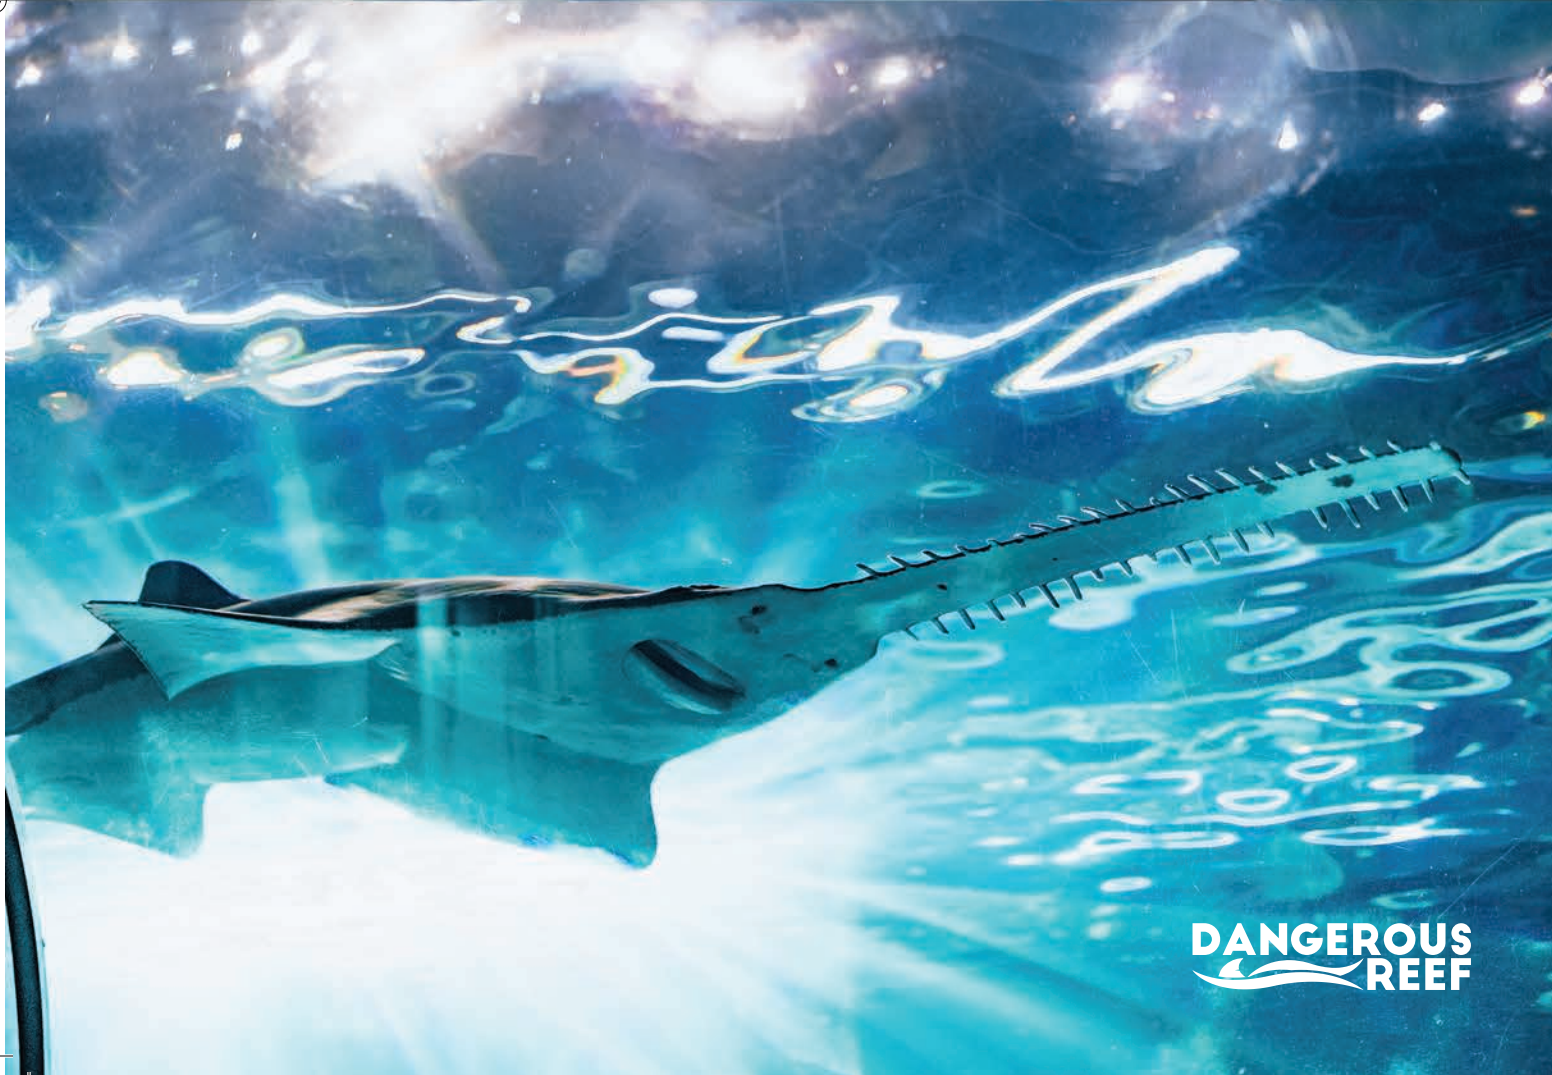

**DANGEROUS
REEF**