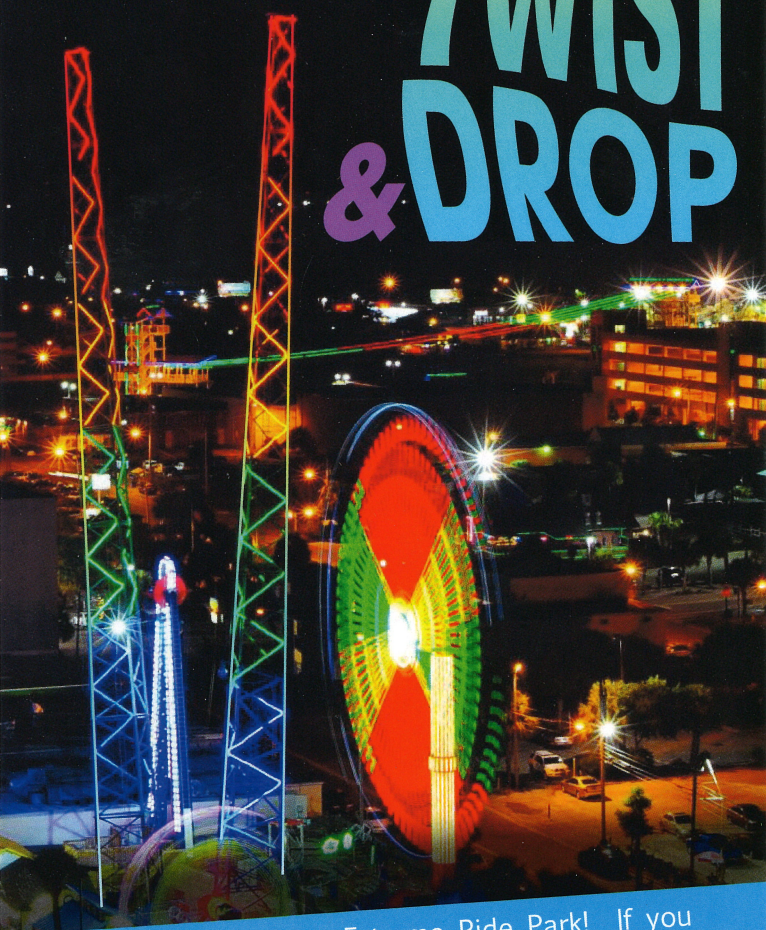

FLY FLIP SPIN TWIST & DROP

Myrtle Beach's most Extreme Ride Park! If you are a thrill seeker, **FREE FALL PARK** is the #1 destination for you - experience a 175 foot free fall, blast off to 5G's, soar to more than 300 feet over the beach and reach speeds of 120mph. Convenient on site parking available.

\$3 OFF

ON SLING SHOT OR
3 OR 4 RIDE PACKAGES

*not valid with any other offer or promotion.
Code: RACCARD\$3

AT THE CORNER OF 12TH AVE. N.
& OCEAN BLVD. IN MYRTLE BEACH

843.444.8255

REACH
SPEEDS OVER
120 MPH

EXPERIENCE
5G's

SOAR UP TO
300 FT

THE MOST
EXTREME
PARK IN MYRTLE BEACH

**ACTION-PACKED RIDES
FOR ALL THRILL SEEKERS**

AT THE CORNER OF 12TH AVE. N. & OCEAN BLVD. IN MYRTLE BEACH **843.444.8255**